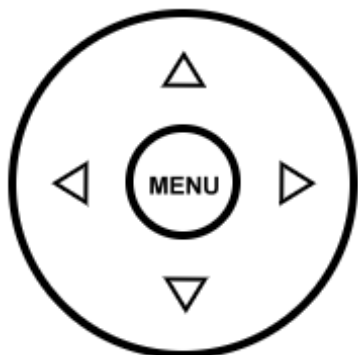

Outline Description

Fitting the battery

1. Slide the battery cover.

2. Insert the battery

3. Replace the battery cover and slide it up gently until hearing a click.

Accessory

RCA cable		VGA cable	
AC adaptor		Battery	
Carry pouch		Tripod	
Remote controller (Option)			

Key Pad

Function	Description
▲	Up/Luminance selection
▼	Down, CVBS mode/PC mode selection
◀	Left / Volume down
▶	Right / Volume up
MENU	Menu/Exit (Resume)

Remote Controller

Function	Description
Ⓜ	Suspend / Resume
🔇	Mute
▲	Normal mode : Luminance selection OSD mode : Up
▼	Normal mode : CVBS/PC input selection OSD mode : Down
◀	Left
▶	Right
MENU	Menu/Exit
📺	CVBS/PC input selection
AUTO	Using mode selection
+ VOL	Volume up
- VOL	Volume down

OSD (On Screen Display)

No source

Basic Functions

Function	Description
Input	Composite/PC
Luminance	0, 25, 50, 75, 100

PC - HV mode

Basic Functions

Function	Description
Input	Composite/PC
Luminance	0, 25, 50, 75, 100
Mode	User, Movie, P.P.T, Photo

Picture Setup

Function	Description
Brightness	0 - 100
Contrast	0 - 100
H Position	0 - 100
V Position	0 - 100

Color Turner

Function	Description
GAMMA	Mode 0 – Mode 15
R. Ratio	Total 250*
G. Ratio	
B. Ratio	